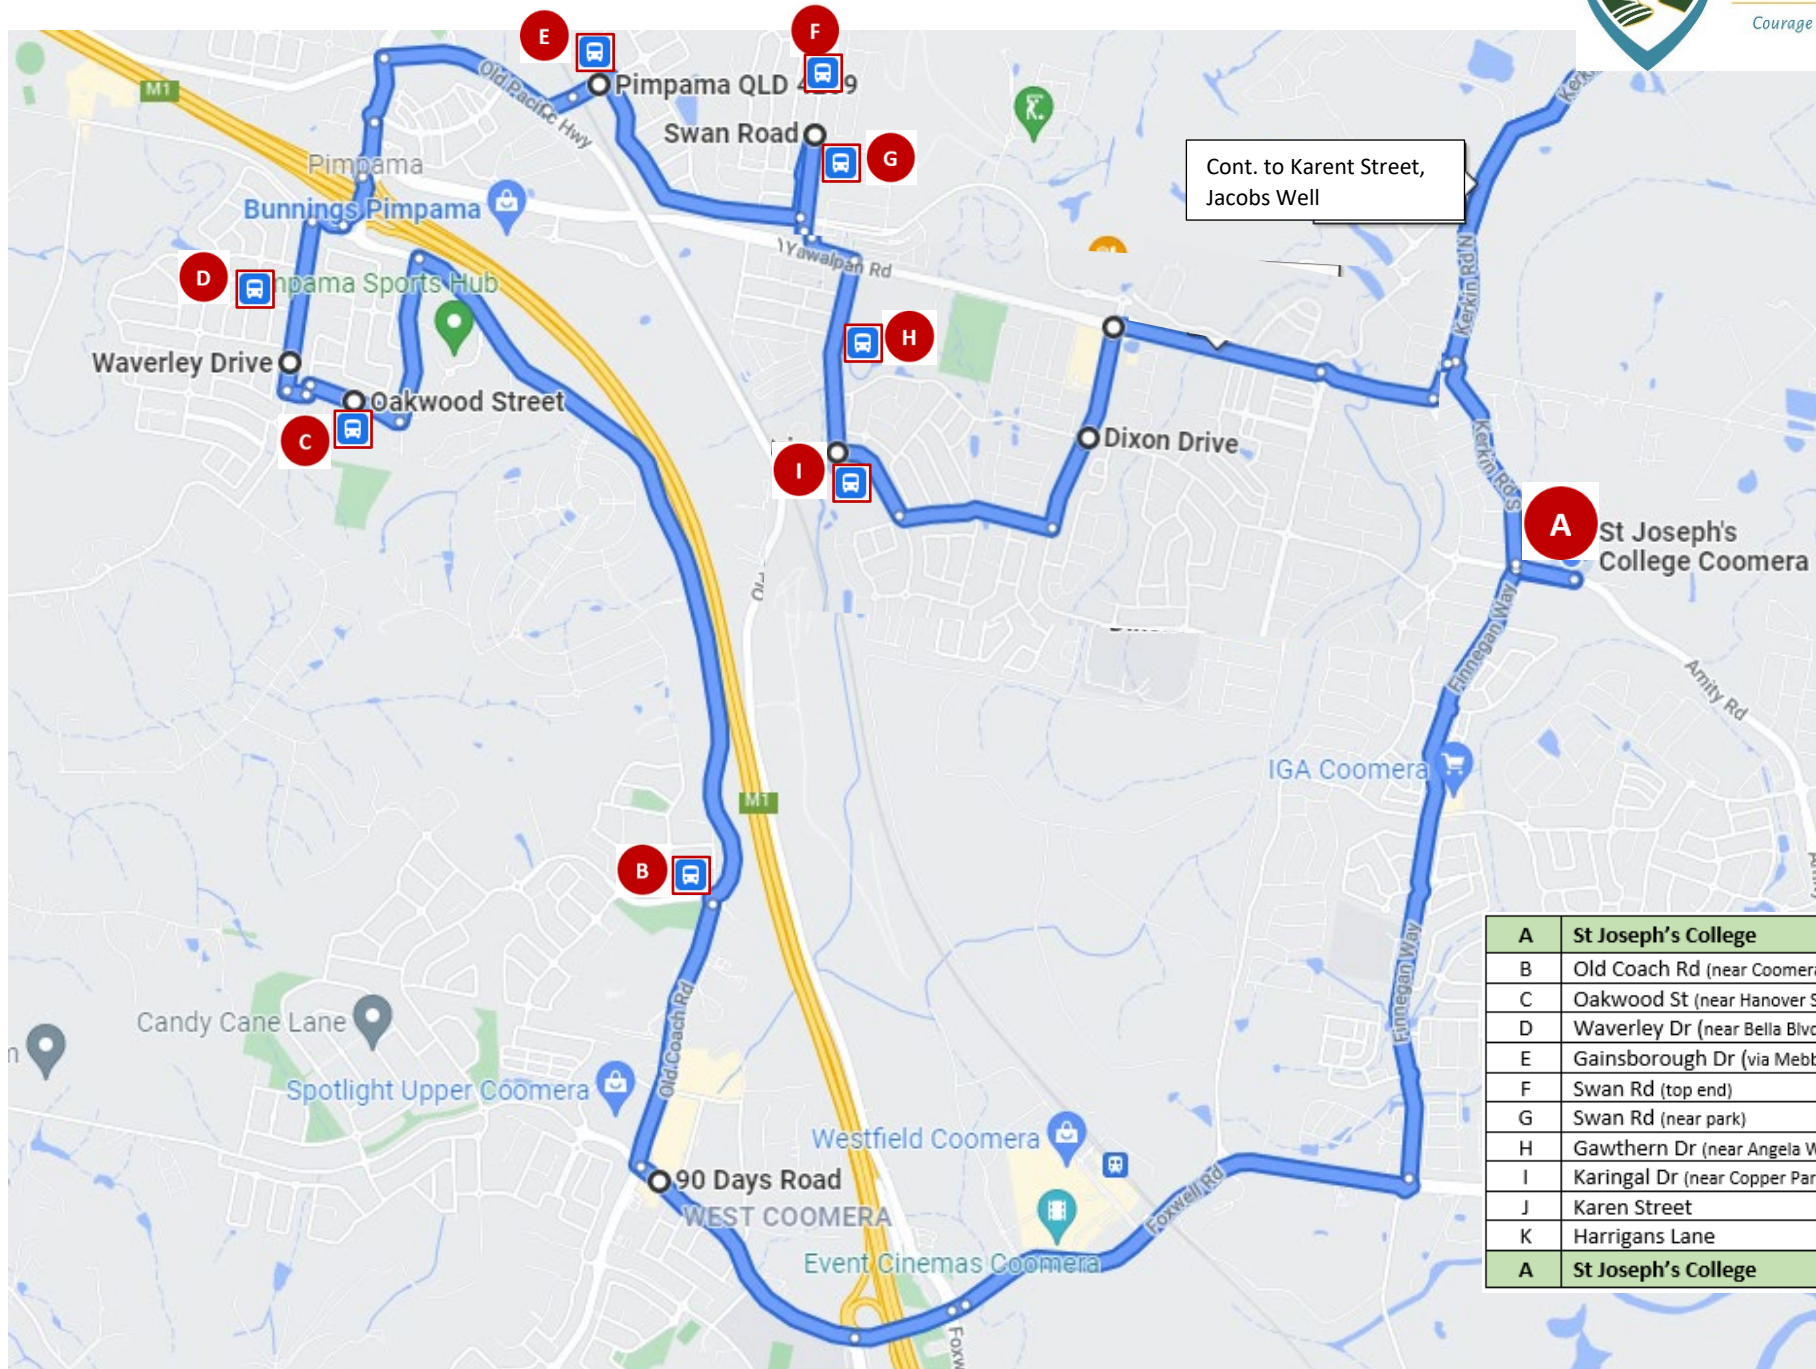

PIMPAMA / JACOBS WELL

Bus Route Timetable

MORNING ROUTE				
AM	Stop Location	Stop letter	Notes	
0650	Depart St Joseph's	A		
0705	Old Coach Road (near Coomera Springs SS)	B	Set Bus Stop	
0710	Oakwood Street (near Hanover Dr)	C		
0713	Waverley Drive near Bella Blvd	D	Set Bus Stop	
0722	Swan Road, Pimpama (top end)	F	Set Bus Stop	
0723	Swan Road, Pimpama (park area)	G	Set Bus Stop	
0735	Karen Street, Jacobs Well	J		
0740	3 Harrigans Lane, Calypso Bay	K	Set Bus Stop	
0755	St Joseph's College	A		

AFTERNOON ROUTE				
PM	Stop Location	Stop letter	Notes	
1540	Depart St Joseph's	A		
1543	Karingal Drive (near Copper Parade)	I		
1545	Gawthern Drive (near Angela Way)	H		
1550	Swan Road, Pimpama (top end)	F	Set Bus Stop	
1551	Swan Road, Pimpama (park area)	G	Set Bus Stop	
1555	Gainsborough Drive (near Mebbin Street)	E		
1605	Old Coach Rd (near Coomera Springs SS)	B	Set Bus Stop	
1610	Oakwood Street (near Hanover Dr)	C	Set Bus Stop	
1612	Waverley Drive (near Bella Blvd)	D	Set Bus Stop	
1625	Karen Street, Jacobs Well	J		
1630	Harrigans Ln, Calypso Bay	K	Set Bus Stop	
1655	St Joseph's College	A		

PIMPAMA / JACOBS WELL BUS ROUTE

St Joseph's College
COOMERA

Courage to Love, Learn and Serve

A	St Joseph's College
B	Old Coach Rd (near Coomera Springs SS)
C	Oakwood St (near Hanover St)
D	Waverley Dr (near Bella Blvd)
E	Gainsborough Dr (via Mebbin St) - not AM
F	Swan Rd (top end)
G	Swan Rd (near park)
H	Gawthorn Dr (near Angela Way) - not AM
I	Karingal Dr (near Copper Parade) - not AM
J	Karent Street
K	Harrigans Lane
A	St Joseph's College

PIMPAMA / JACOBS WELL BUS ROUTE (Cont.)

A	St Joseph's College
B	Old Coach Rd (near Coomera Springs SS)
C	Oakwood St (near Hanover St)
D	Waverley Dr (near Bella Blvd)
E	Gainsborough Dr (via Mebbin St) - not AM
F	Swan Rd (top end)
G	Swan Rd (near park)
H	Gawthern Dr (near Angela Way) - not AM
I	Karingal Dr (near Copper Parade) - not AM
J	Karen Street
K	Harrigans Lane
A	St Joseph's College