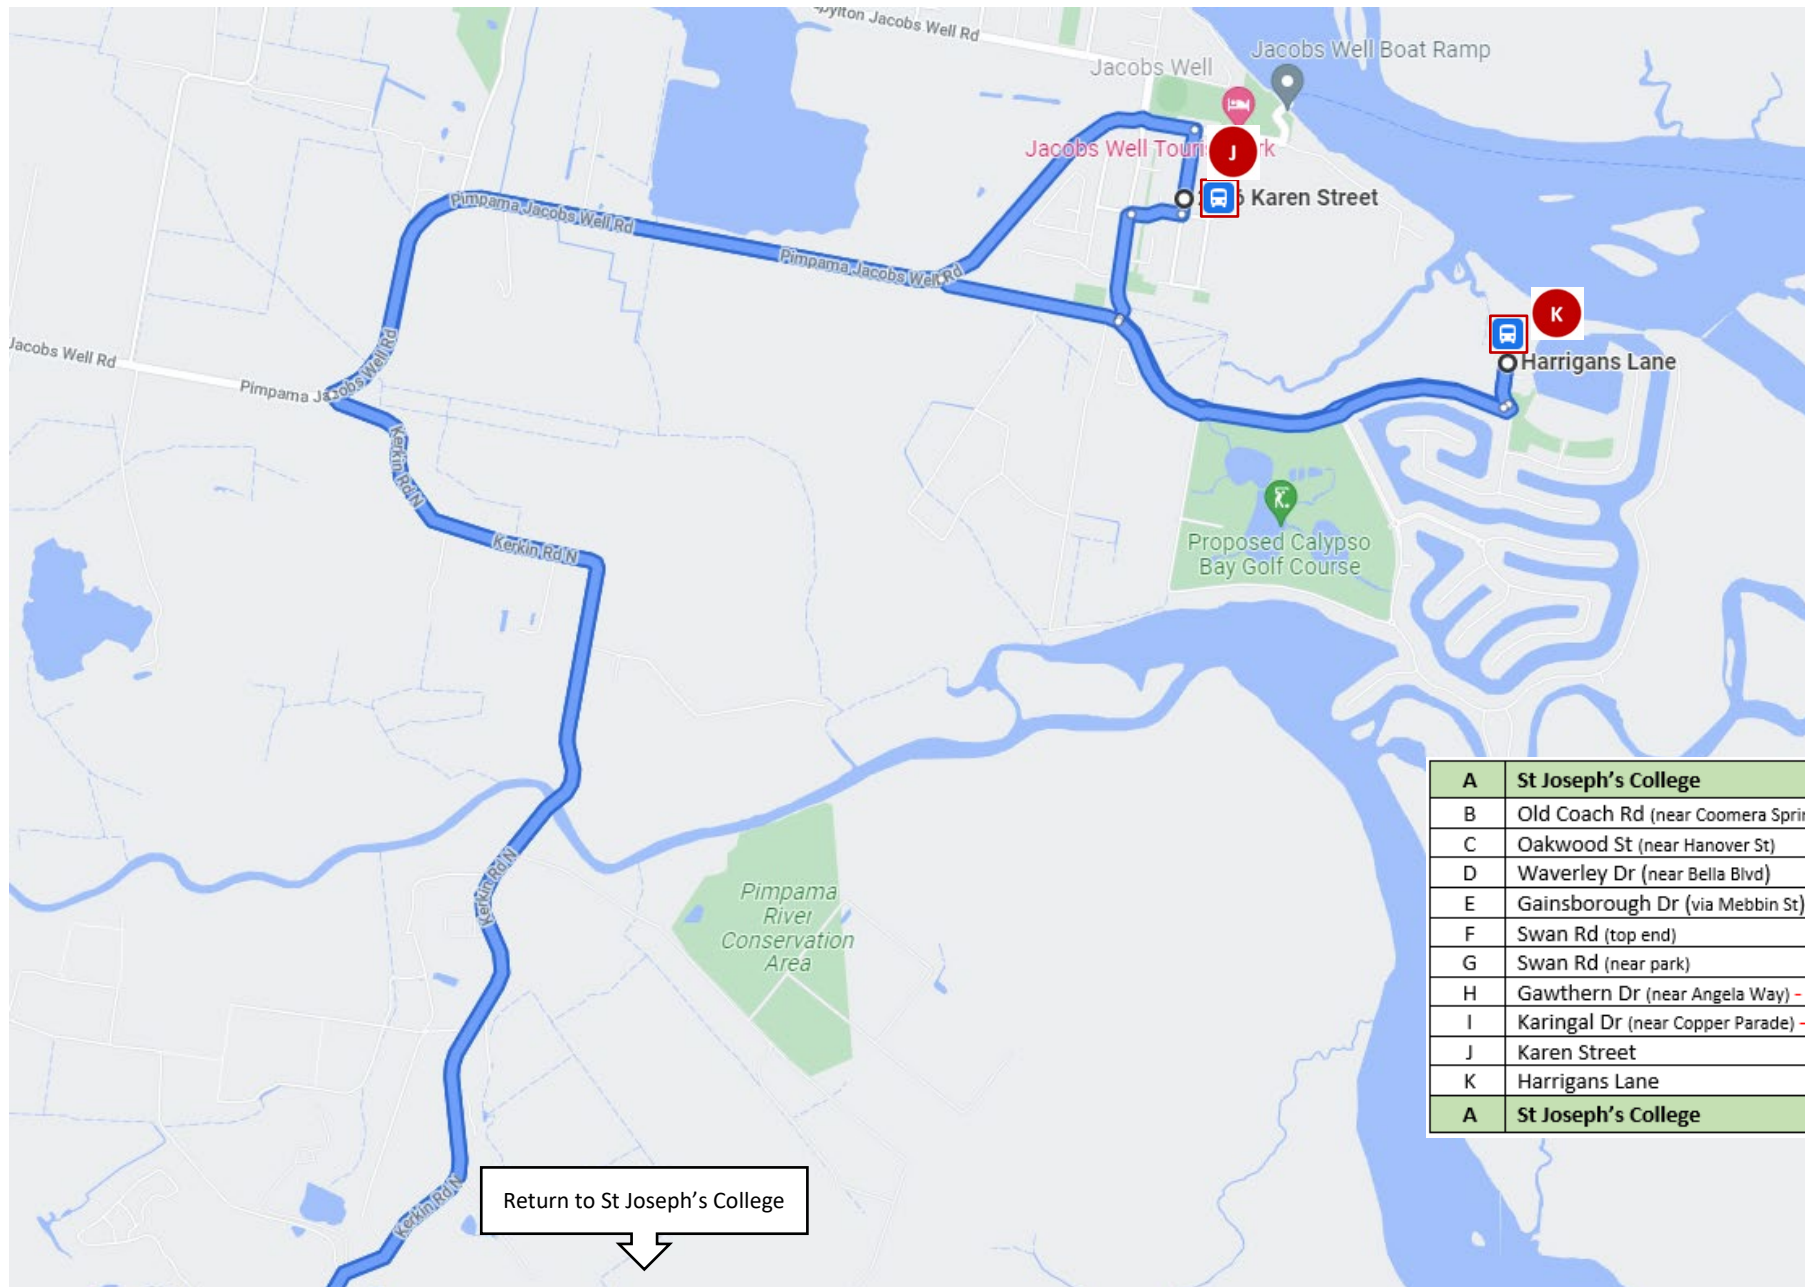

PIMPAMA / JACOBS WELL

Bus Route Timetable

MORNING ROUTE				
AM	Stop Location	Stop letter	Notes	
0650	Depart St Joseph's	A		
0705	Old Coach Road (near Coomera Springs SS)	B	Set Bus Stop	
0710	Oakwood Street (near Hanover Dr)	C		
0713	Waverley Drive near Bella Blvd	D	Set Bus Stop	
0722	Swan Road, Pimpama (top end)	F	Set Bus Stop	
0723	Swan Road, Pimpama (park area)	G	Set Bus Stop	
0735	Karen Street, Jacobs Well	J		
0740	3 Harrigans Lane, Calypso Bay	K	Set Bus Stop	
0755	St Joseph's College	A		

AFTERNOON ROUTE				
PM	Stop Location	Stop letter	Notes	
1540	Depart St Joseph's	A		
1543	Karingal Drive (near Copper Parade)	I		
1545	Gawthern Drive (near Angela Way)	H		
1550	Swan Road, Pimpama (top end)	F	Set Bus Stop	
1551	Swan Road, Pimpama (park area)	G	Set Bus Stop	
1555	Gainsborough Drive (near Mebbin Street)	E		
1605	Old Coach Rd (near Coomera Springs SS)	B	Set Bus Stop	
1610	Oakwood Street (near Hanover Dr)	C	Set Bus Stop	
1612	Waverley Drive (near Bella Blvd)	D	Set Bus Stop	
1625	Karen Street, Jacobs Well	J		
1630	Harrigans Ln, Calypso Bay	K	Set Bus Stop	
1655	St Joseph's College	A		

PIMPAMA / JACOBS WELL BUS ROUTE

St Joseph's College
COOMERA

Courage to Love, Learn and Serve

A	St Joseph's College
B	Old Coach Rd (near Coomera Springs SS)
C	Oakwood St (near Hanover St)
D	Waverley Dr (near Bella Blvd)
E	Gainsborough Dr (via Mebbin St) - not AM
F	Swan Rd (top end)
G	Swan Rd (near park)
H	Gawthorn Dr (near Angela Way) - not AM
I	Karingal Dr (near Copper Parade) - not AM
J	Karent Street
K	Harrigans Lane
A	St Joseph's College

PIMPAMA / JACOBS WELL BUS ROUTE (Cont.)

A	St Joseph's College
B	Old Coach Rd (near Coomera Springs SS)
C	Oakwood St (near Hanover St)
D	Waverley Dr (near Bella Blvd)
E	Gainsborough Dr (via Mebbin St) - not AM
F	Swan Rd (top end)
G	Swan Rd (near park)
H	Gawthern Dr (near Angela Way) - not AM
I	Karingal Dr (near Copper Parade) - not AM
J	Karen Street
K	Harrigans Lane
A	St Joseph's College