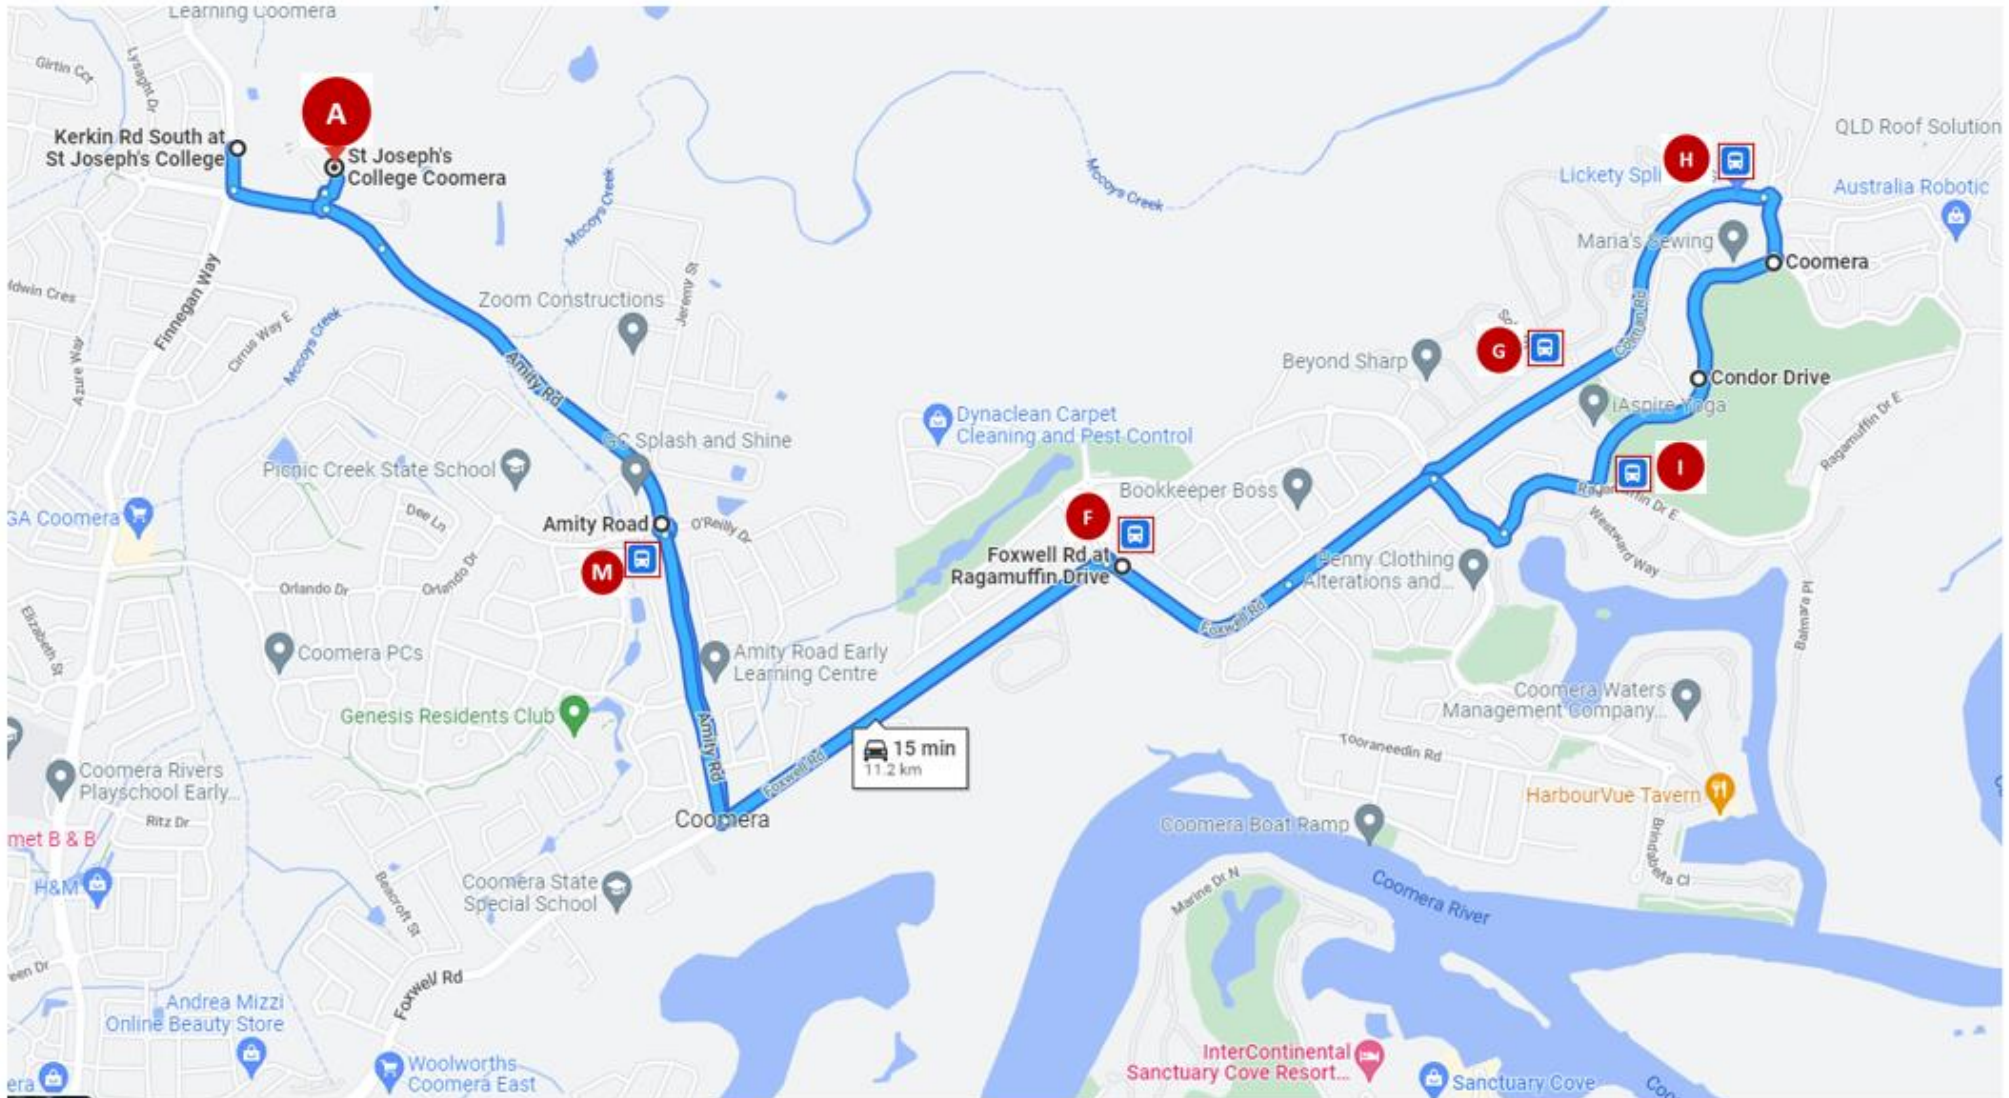

COOMERA WATERS BUS ROUTE 1