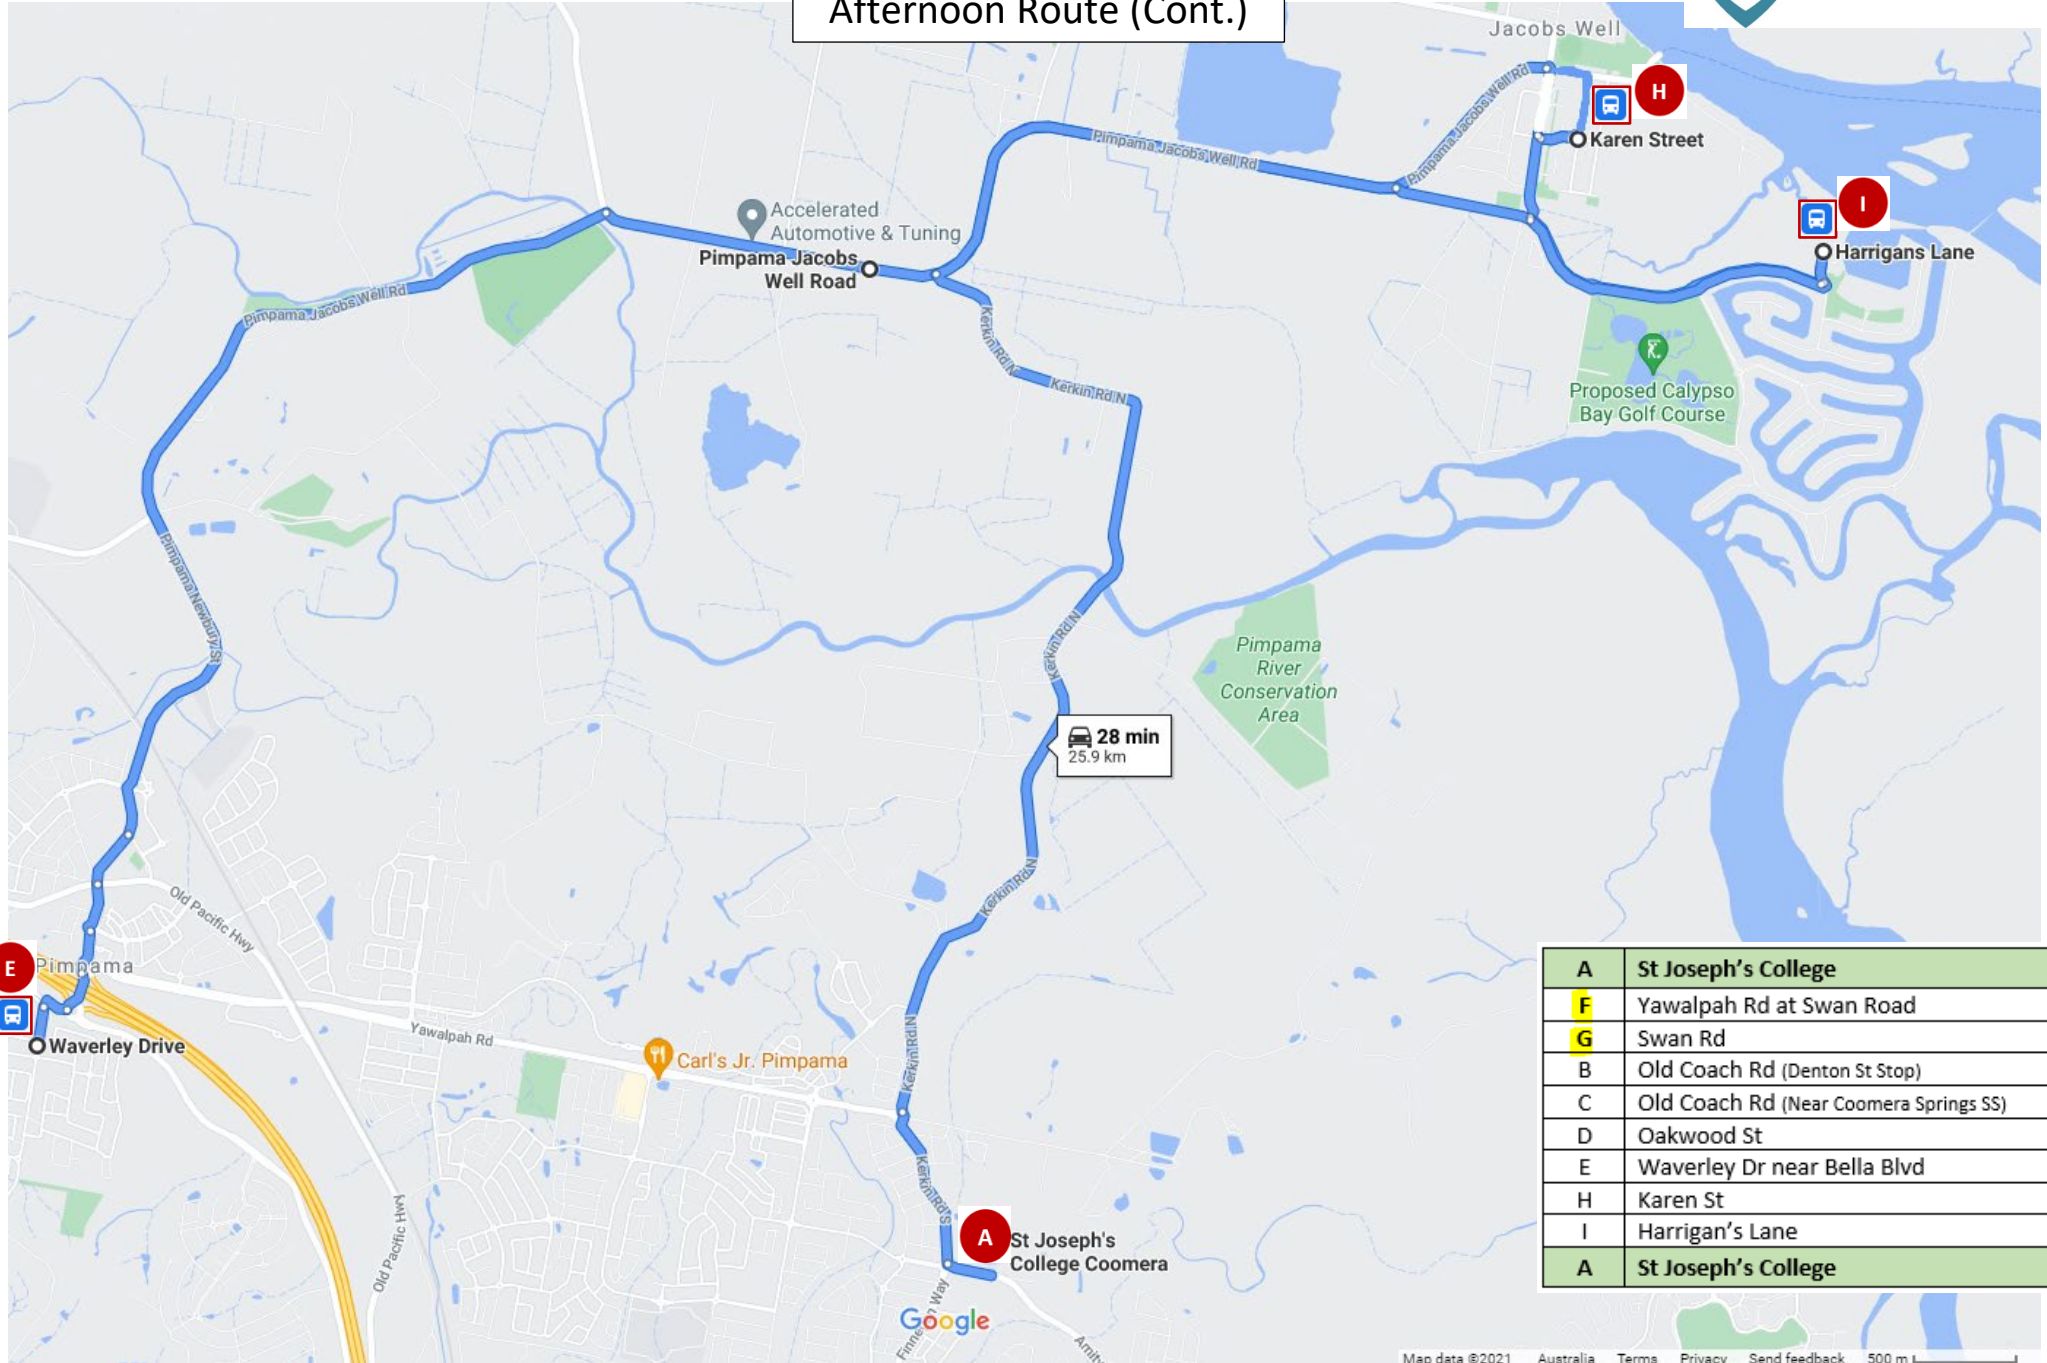

UPPER COOMERA / JACOBS WELL

Afternoon Route (Cont.)

A	St Joseph's College
F	Yawalpah Rd at Swan Road
G	Swan Rd
B	Old Coach Rd (Denton St Stop)
C	Old Coach Rd (Near Coomera Springs SS)
D	Oakwood St
E	Waverley Dr near Bella Blvd
H	Karen St
I	Harrigan's Lane
A	St Joseph's College