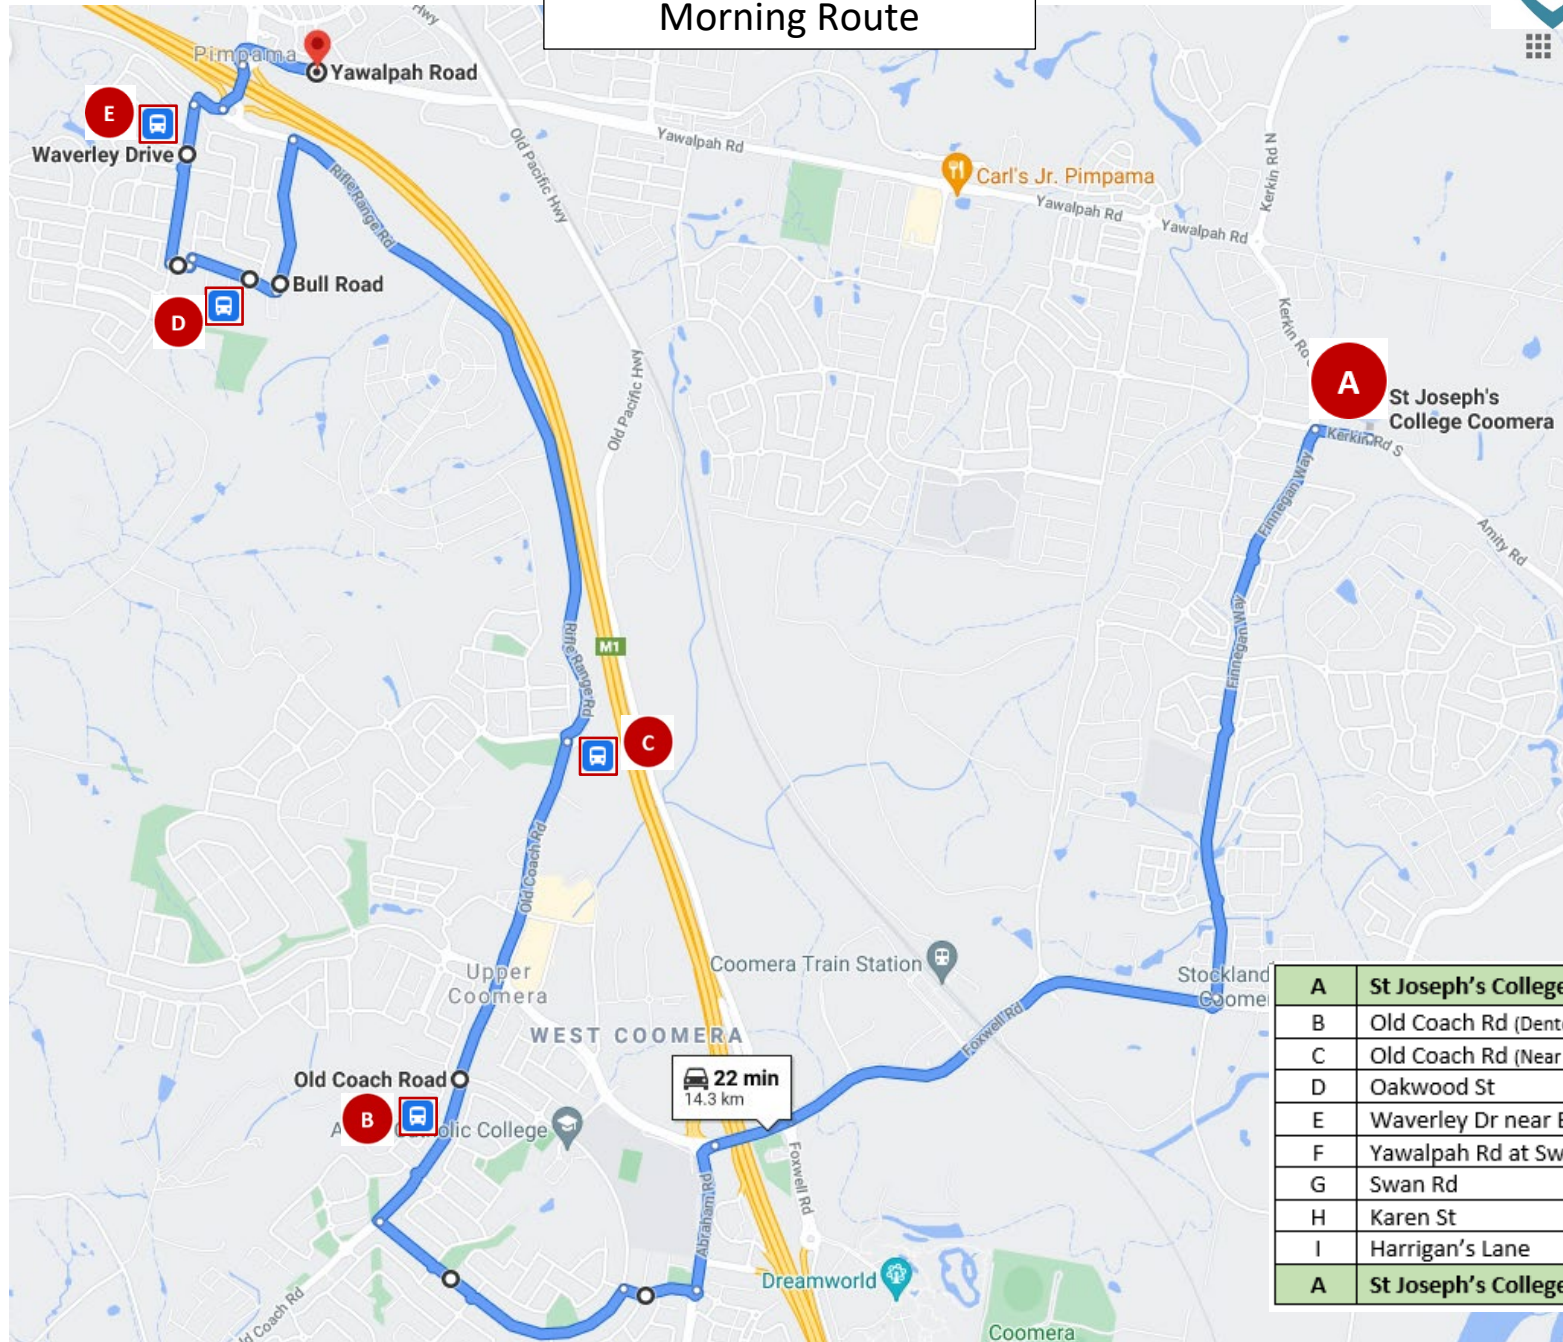

UPPER COOMERA / JACOBS WELL

Morning Route

A	St Joseph's College
B	Old Coach Rd (Denton St Stop)
C	Old Coach Rd (Near Coomera Springs SS)
D	Oakwood St
E	Waverley Dr near Bella Blvd
F	Yawalpah Rd at Swan Road
G	Swan Rd
H	Karen St
I	Harrigan's Lane
A	St Joseph's College