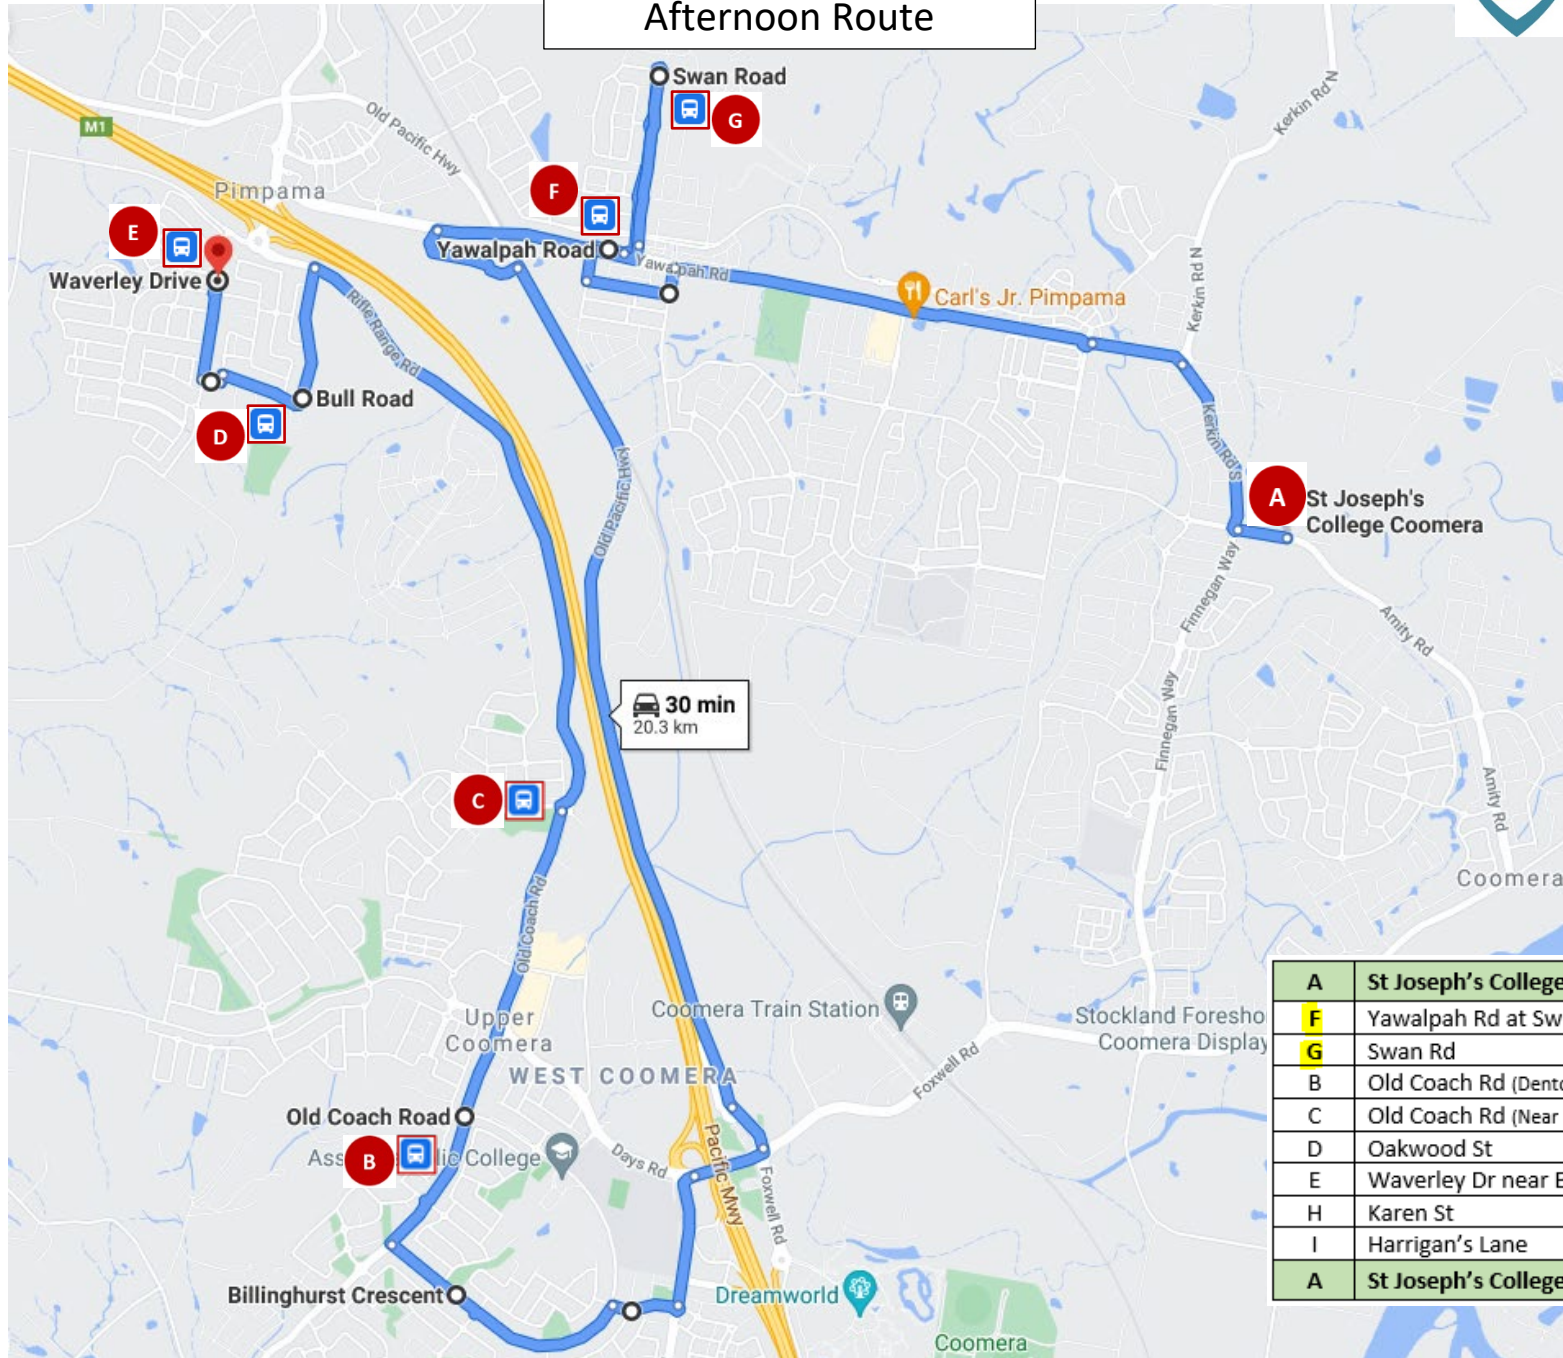

UPPER COOMERA / JACOBS WELL

Afternoon Route

A	St Joseph's College
F	Yawalpah Rd at Swan Road
G	Swan Rd
B	Old Coach Rd (Denton St Stop)
C	Old Coach Rd (Near Coomera Springs SS)
D	Oakwood St
E	Waverley Dr near Bella Blvd
H	Karen St
I	Harrigan's Lane
A	St Joseph's College