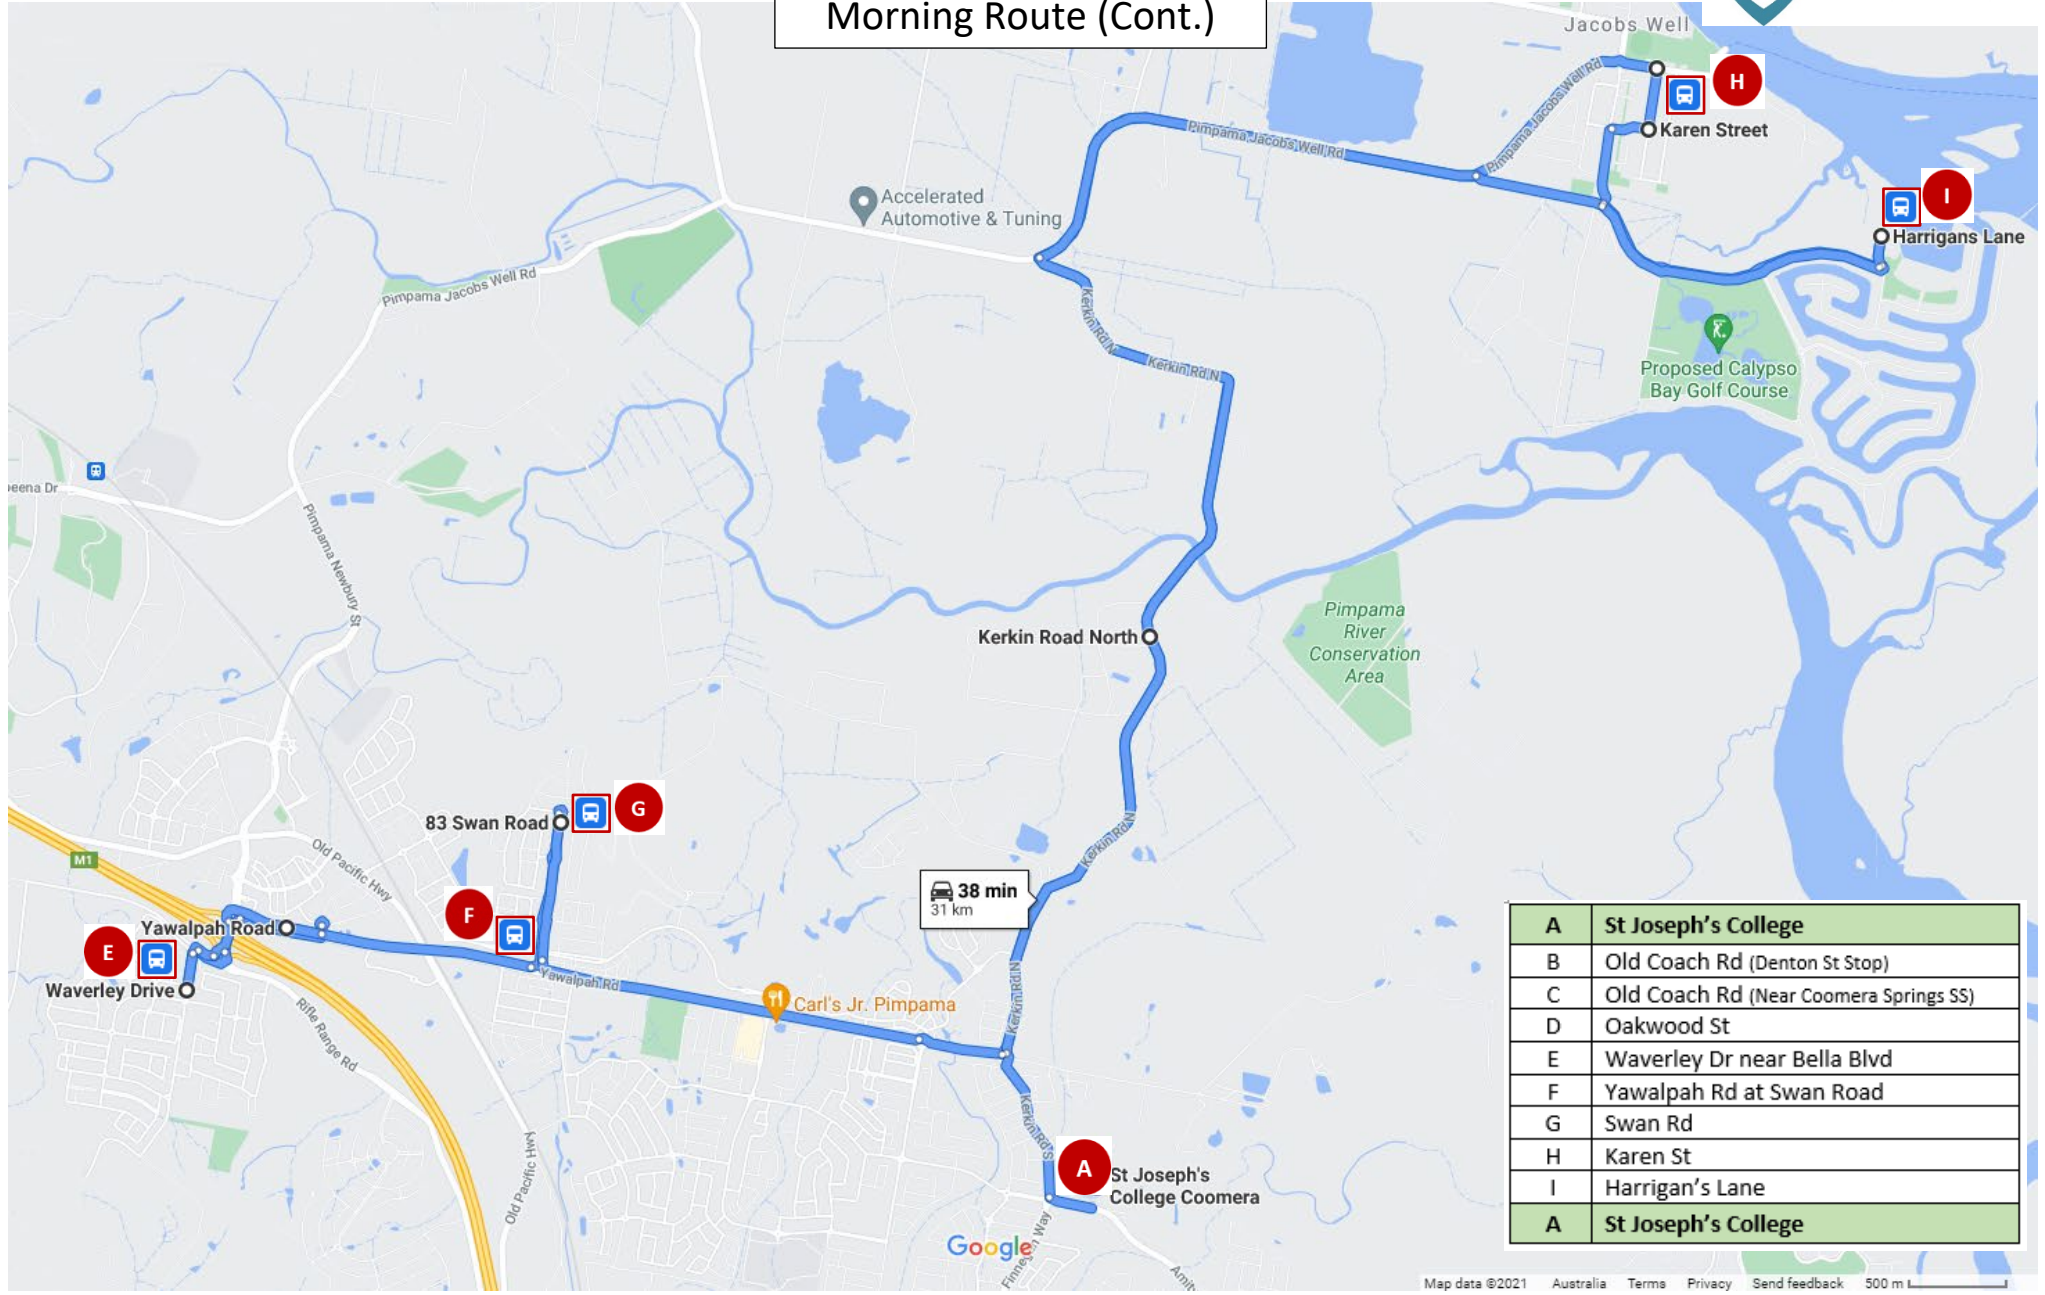

UPPER COOMERA / JACOBS WELL

Morning Route (Cont.)

A	St Joseph's College
B	Old Coach Rd (Denton St Stop)
C	Old Coach Rd (Near Coomera Springs SS)
D	Oakwood St
E	Waverley Dr near Bella Blvd
F	Yawalpah Rd at Swan Road
G	Swan Rd
H	Karen St
I	Harrigan's Lane
A	St Joseph's College