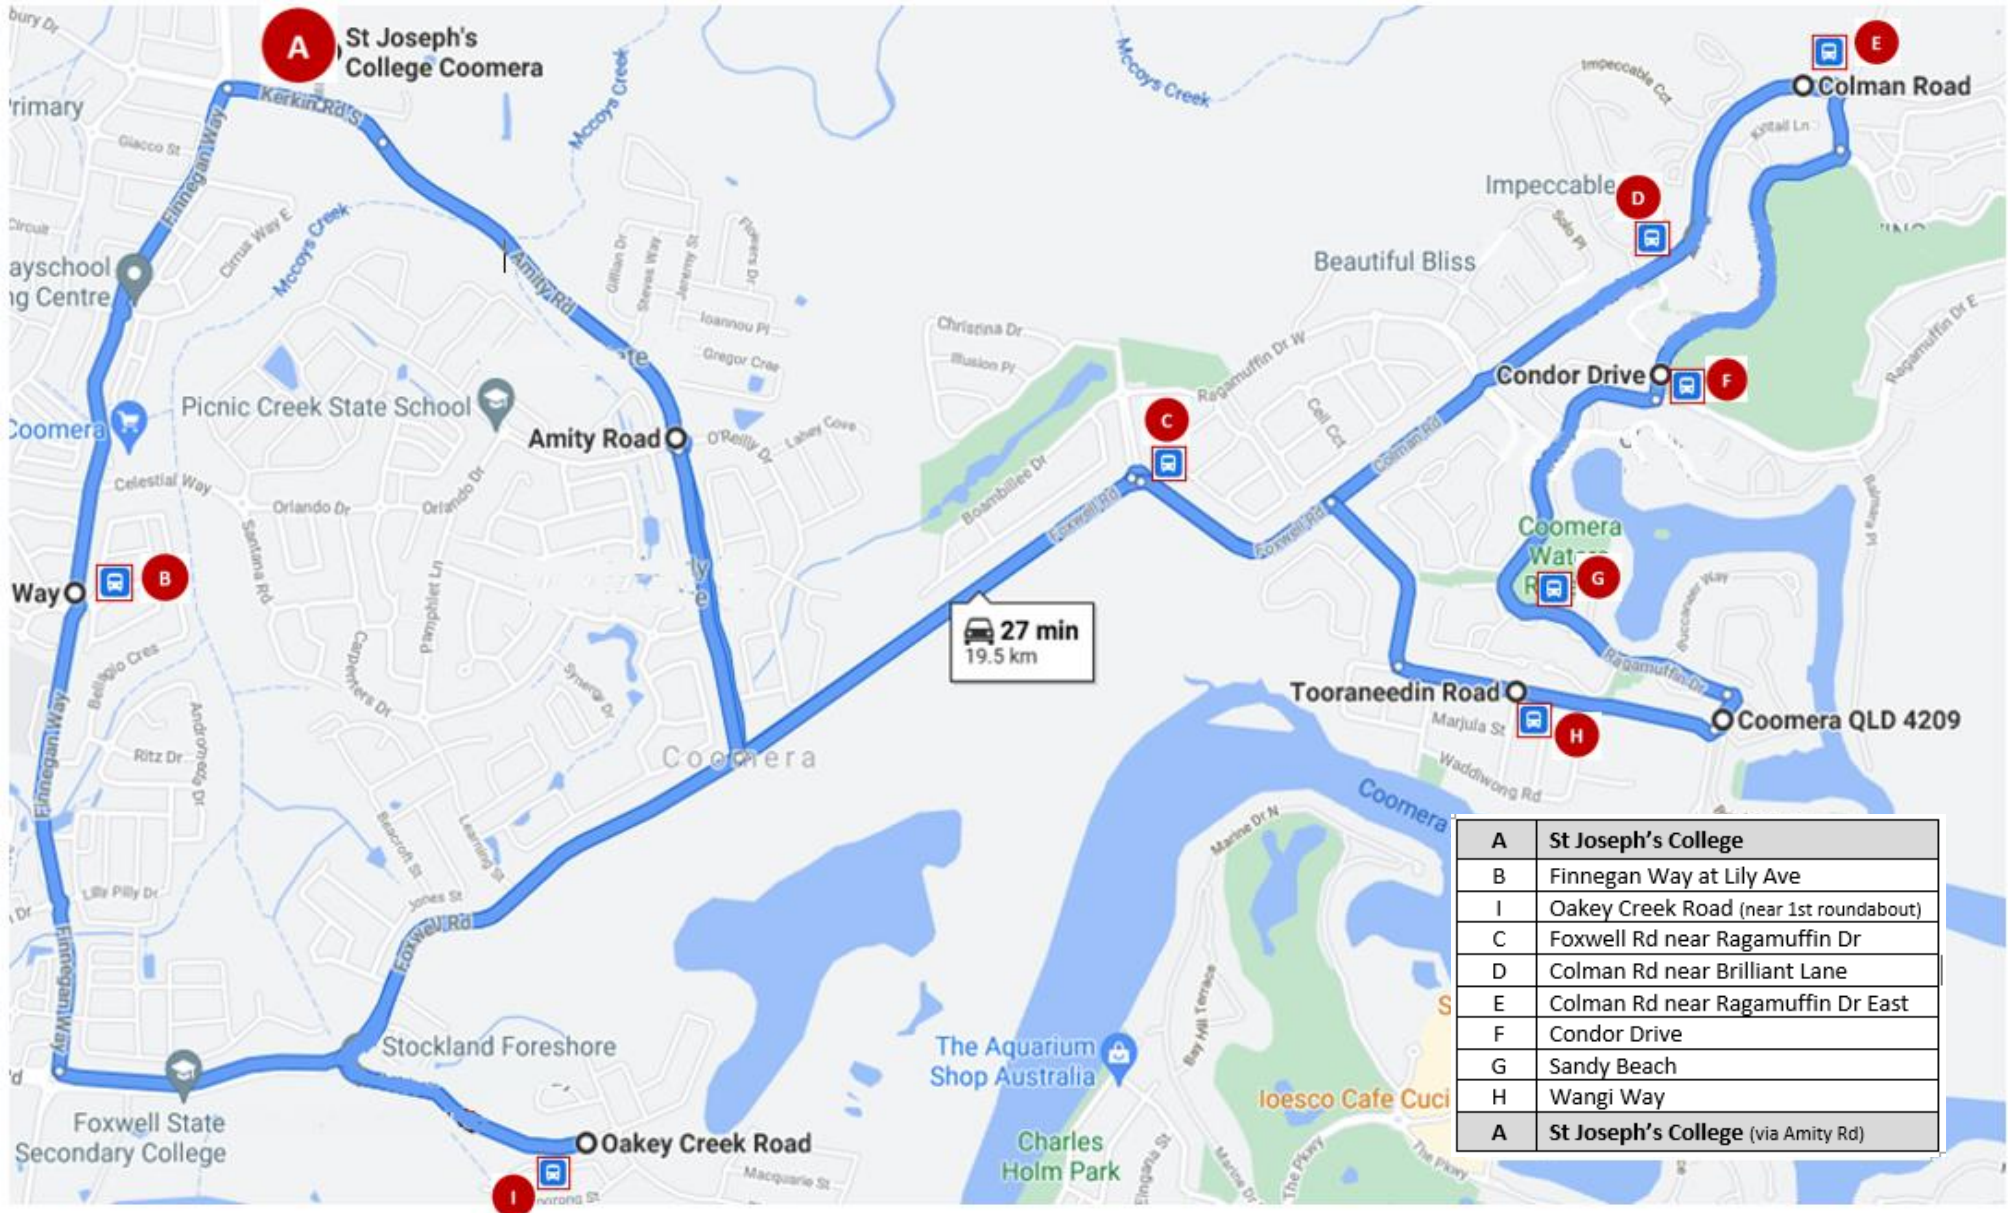

## Morning Route

# COOMERA WATERS

## Afternoon Route

**St Joseph's College**  
COOMERA

*Courage to Love, Learn and Serve*

A	St Joseph's College
B	Finnegan Way at Lily Ave
I	Oakey Creek Road (near 1st roundabout)
C	Foxwell Rd near Ragamuffin Dr
D	Colman Rd near Brilliant Lane
E	Colman Rd near Ragamuffin Dr East
F	Condor Drive
G	Sandy Beach
H	Wangi Way
A	St Joseph's College (via Amity Rd)