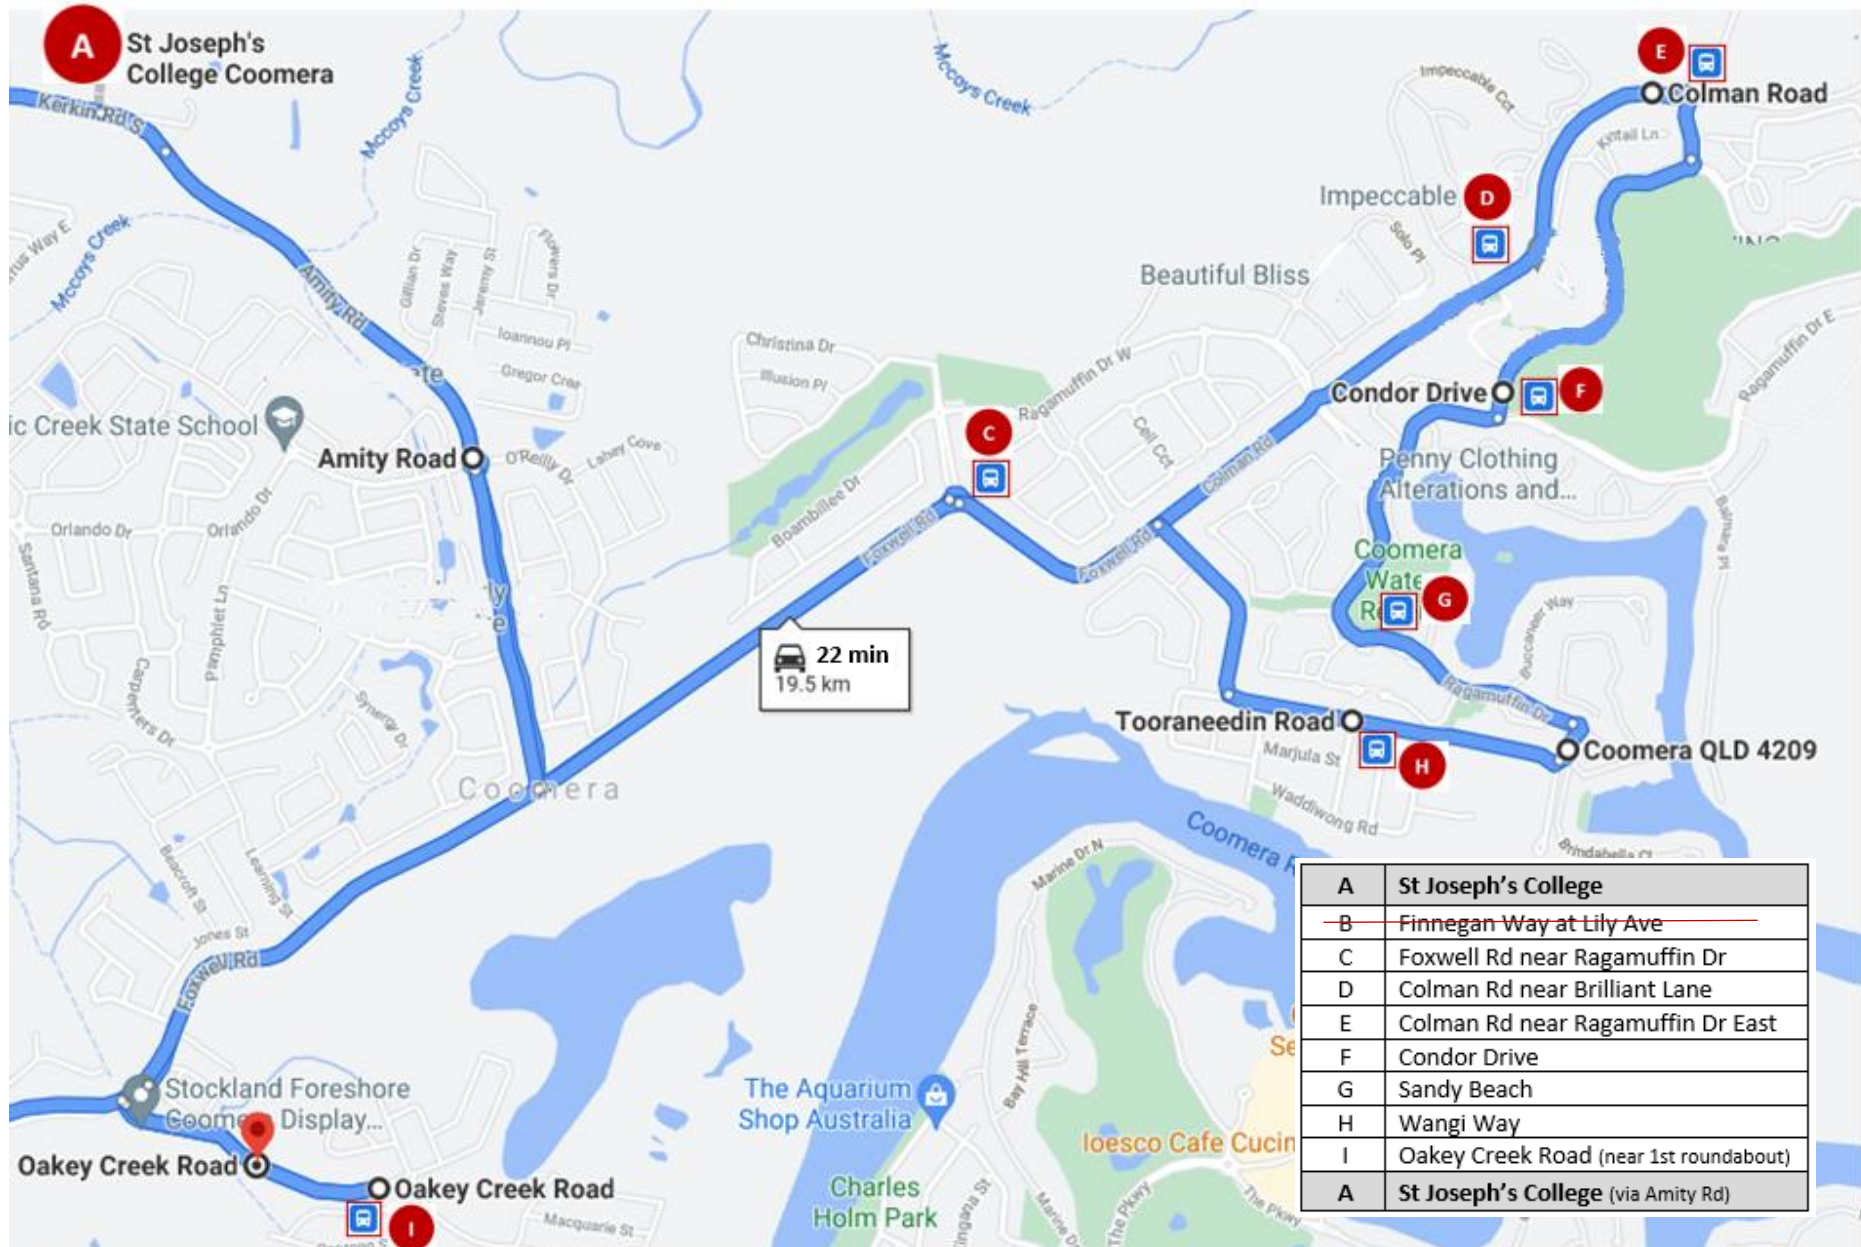

# COOMERA WATERS

## Morning Route

## Afternoon Route

**St Joseph's College**  
COOMERA

*Courage to Love, Learn and Serve*

A	St Joseph's College
B	Finnegan Way at Lily Ave
I	Oakey Creek Road (near 1st roundabout)
C	Foxwell Rd near Ragamuffin Dr
D	Colman Rd near Brilliant Lane
E	Colman Rd near Ragamuffin Dr East
F	Condor Drive
G	Sandy Beach
H	Wangi Way
A	St Joseph's College (via Amity Rd)